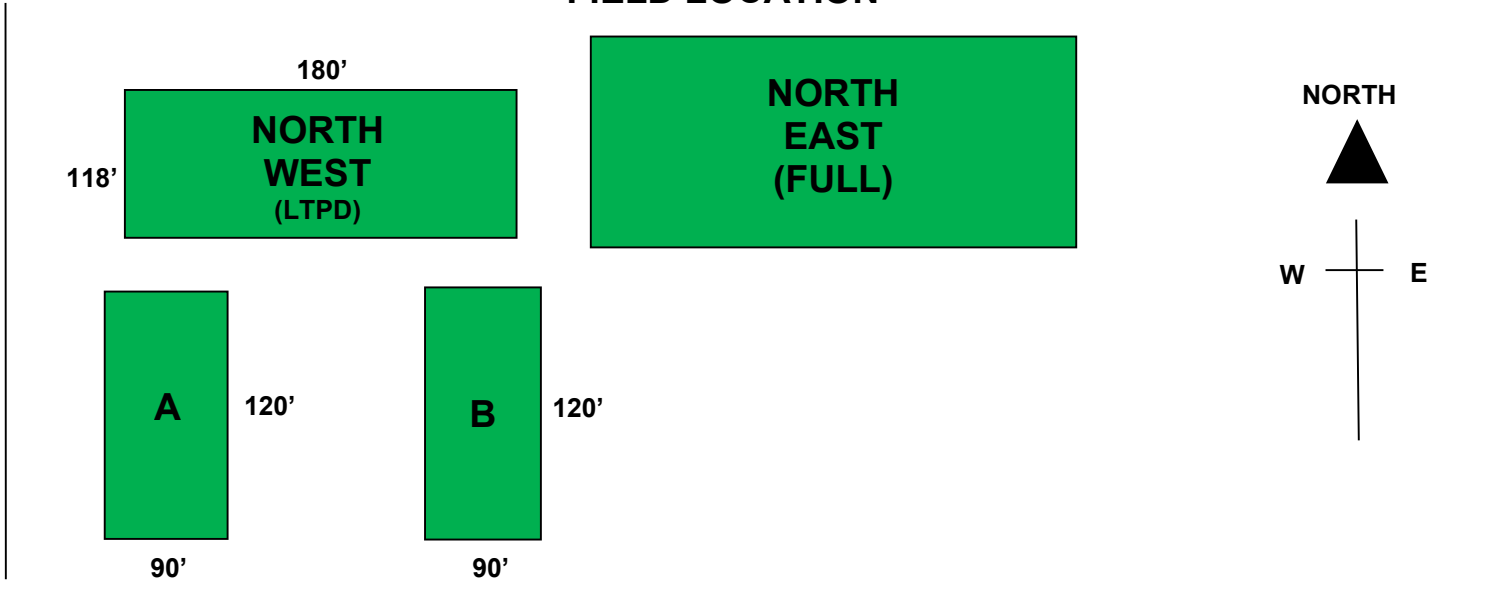

# GATEWAY RECREATION CENTRE FIELD LOCATION

## Bonner Avenue