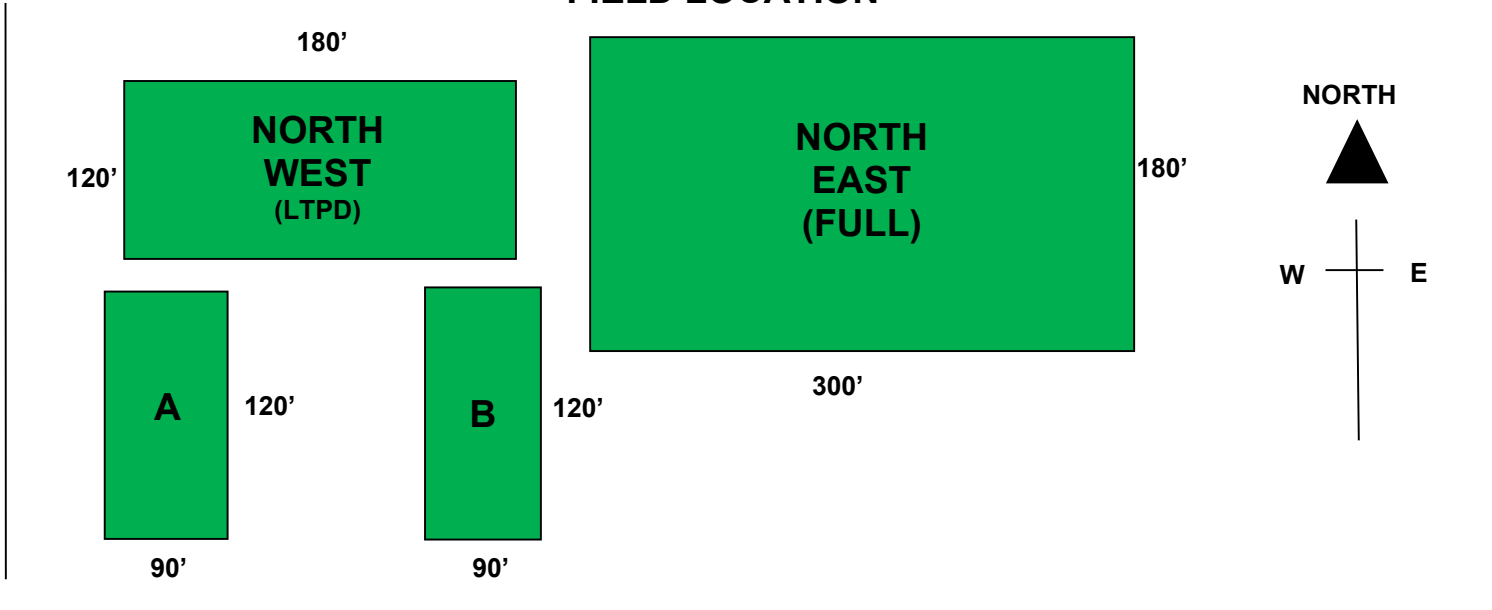

GATEWAY RECREATION CENTRE FIELD LOCATION

Bonner Avenue