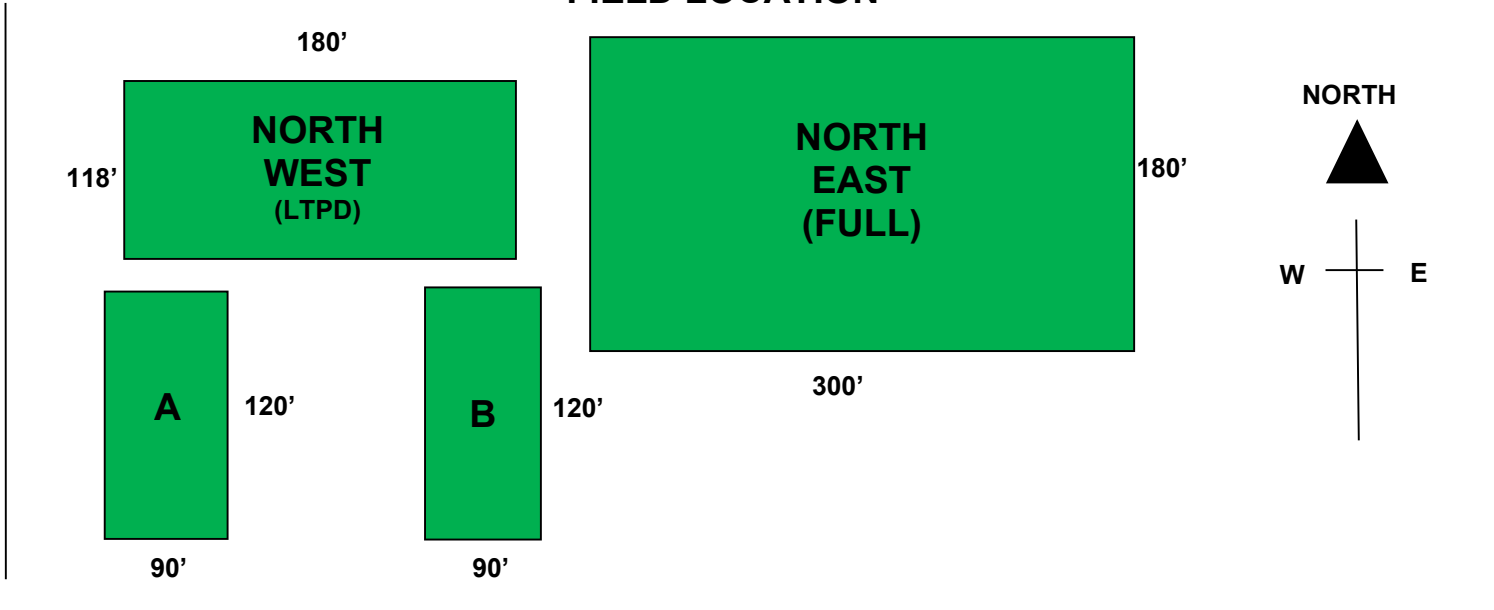

GATEWAY RECREATION CENTRE FIELD LOCATION

Bonner Avenue