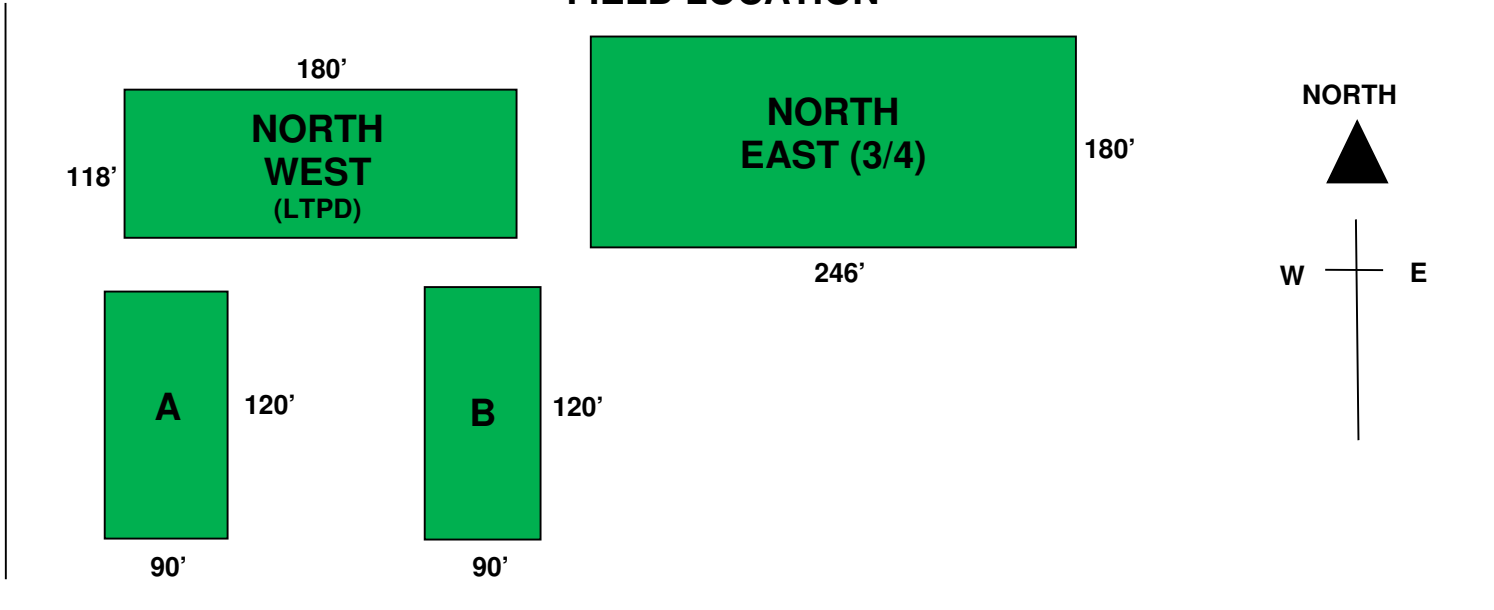

# GATEWAY RECREATION CENTRE FIELD LOCATION

## Bonner Avenue